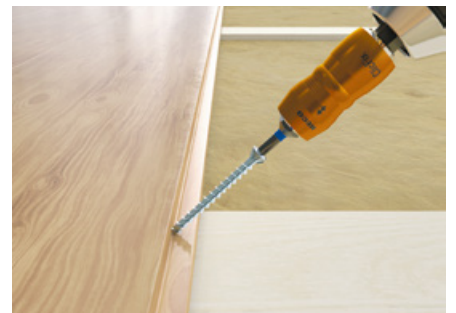

Makes the best even better.

Countersunk head with milling grooves

Excellent milling features in wood, no damage to the surface with metal fittings

MagicClose®

Patented full thread pulls timber fixtures together without gaps and without pretension

GripFit®

Single-handed working possible thanks to the HECO-Drive

PerfectPitch®

Optimal thread pitch for every screw length

HECO-TOPIX tip

Eliminates the need for pre-drilling, reduces the risk of the wood splitting

Video

Application examples

Façade assembly

Carcass assembly

Floorboard assembly

Mounting of installation level

On-rafter insulation

Connection of main and auxiliary beams

Rafter fastening

OSB panelling

Fastening of metal fittings