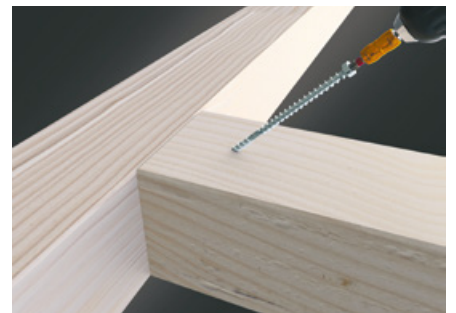

Makes the best even better.

Countersunk head with milling grooves

Excellent milling features in wood, no damage to the surface with metal fittings

MagicClose®

Patented full thread pulls timber fixtures together without gaps and without pretension

GripFit®

Single-handed working possible thanks to the HECO-Drive

PerfectPitch®

Optimal thread pitch for every screw length

HECO-TOPIX tip

Eliminates the need for pre-drilling, reduces the risk of the wood splitting

Video

Application examples

Façade assembly

Carcass assembly

Floorboard assembly

Mounting of installation level

On-rafter insulation

Connection of main and auxiliary beams

Rafter fastening

OSB panelling

Fastening of metal fittings