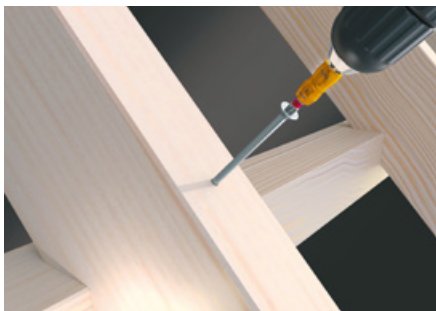

Makes the best even better.

Countersunk head with milling grooves

Excellent milling features in wood, no damage to the surface with metal fittings

MagicClose®

Patented full thread pulls timber fixtures together without gaps and without pretension

GripFit®

Single-handed working possible thanks to the HECO-Drive

PerfectPitch®

Optimal thread pitch for every screw length

HECO-TOPIX tip

Eliminates the need for pre-drilling, reduces the risk of the wood splitting

Video

Application examples

Façade assembly

Carcass assembly

Floorboard assembly

Mounting of installation level

On-rafter insulation

Connection of main and auxiliary beams

Rafter fastening

OSB panelling

Fastening of metal fittings