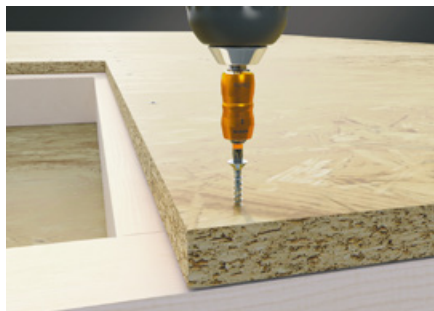

Makes the best even better.

Countersunk head with milling grooves

Excellent milling features in wood, no damage to the surface with metal fittings

MagicClose®

Patented full thread pulls timber fixtures together without gaps and without pretension

GripFit®

Single-handed working possible thanks to the HECO-Drive

PerfectPitch®

Optimal thread pitch for every screw length

HECO-TOPIX tip

Eliminates the need for pre-drilling, reduces the risk of the wood splitting

Video

Application examples

Façade assembly

Carcass assembly

Floorboard assembly

Mounting of installation level

On-rafter insulation

Connection of main and auxiliary beams

Rafter fastening

OSB panelling

Fastening of metal fittings