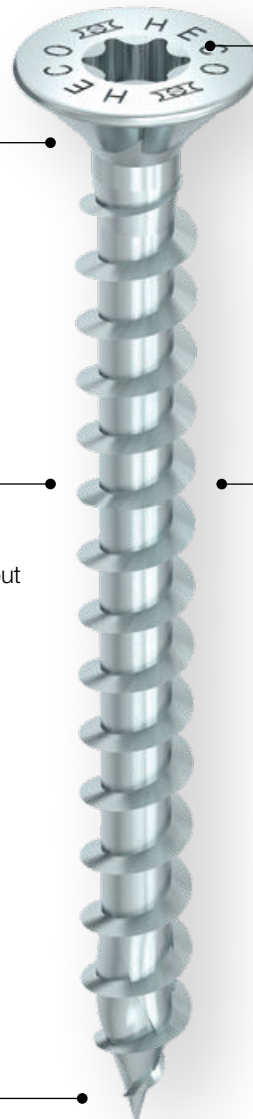

HECO-TOPIX®-plus

Product information

HECO-TOPIX®-plus is a real screw highlight, combining concentrated technological expertise and wide range of tangible user benefits in a single wood screw. The secret: Our HECO-TOPIX®-plus combines the best properties of four HECO ranges!

With the innovative properties of the HECO-Drive, GripFit, MagicClose and PerfectPitch, a new, integrated drive size concept and high-quality system accessory, HECO-TOPIX®-plus is the perfect wood screw for practically all applications.

Makes the best even better.

Countersunk head with milling grooves

Excellent milling features in wood, no damage to the surface with metal fittings

MagicClose®

Patented full thread pulls timber fixtures together without gaps and without pretension

GripFit®

Single-handed working possible thanks to the HECO-Drive

PerfectPitch®

Optimal thread pitch for every screw length

HECO-TOPIX tip

Eliminates the need for pre-drilling, reduces the risk of the wood splitting