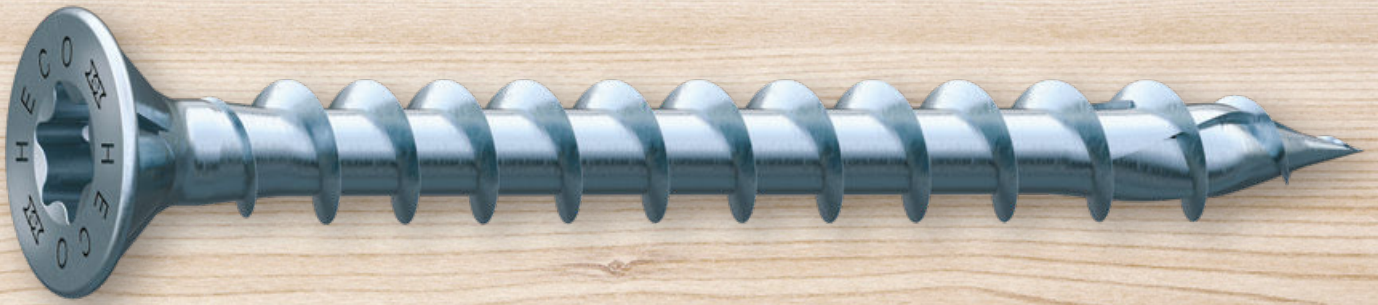

With the innovative properties of the HECO-Drive, GripFit, MagicClose and PerfectPitch, a new, integrated drive size concept and high-quality system accessory, HECO-TOPIX®-plus is the perfect wood screw for practically all applications.

Makes the best even better.

Countersunk head with milling grooves

Excellent milling features in wood, no damage to the surface with metal fittings

MagicClose®

Patented full thread pulls timber fixtures together without gaps and without pretension

GripFit®

Single-handed working possible thanks to the HECO-Drive

PerfectPitch®

Optimal thread pitch for every screw length

HECO-TOPIX tip

Eliminates the need for pre-drilling, reduces the risk of the wood splitting

Video

Application examples

Façade assembly

Carcass assembly

Floorboard assembly

Mounting of installation level

On-rafter insulation

Connection of main and auxiliary beams